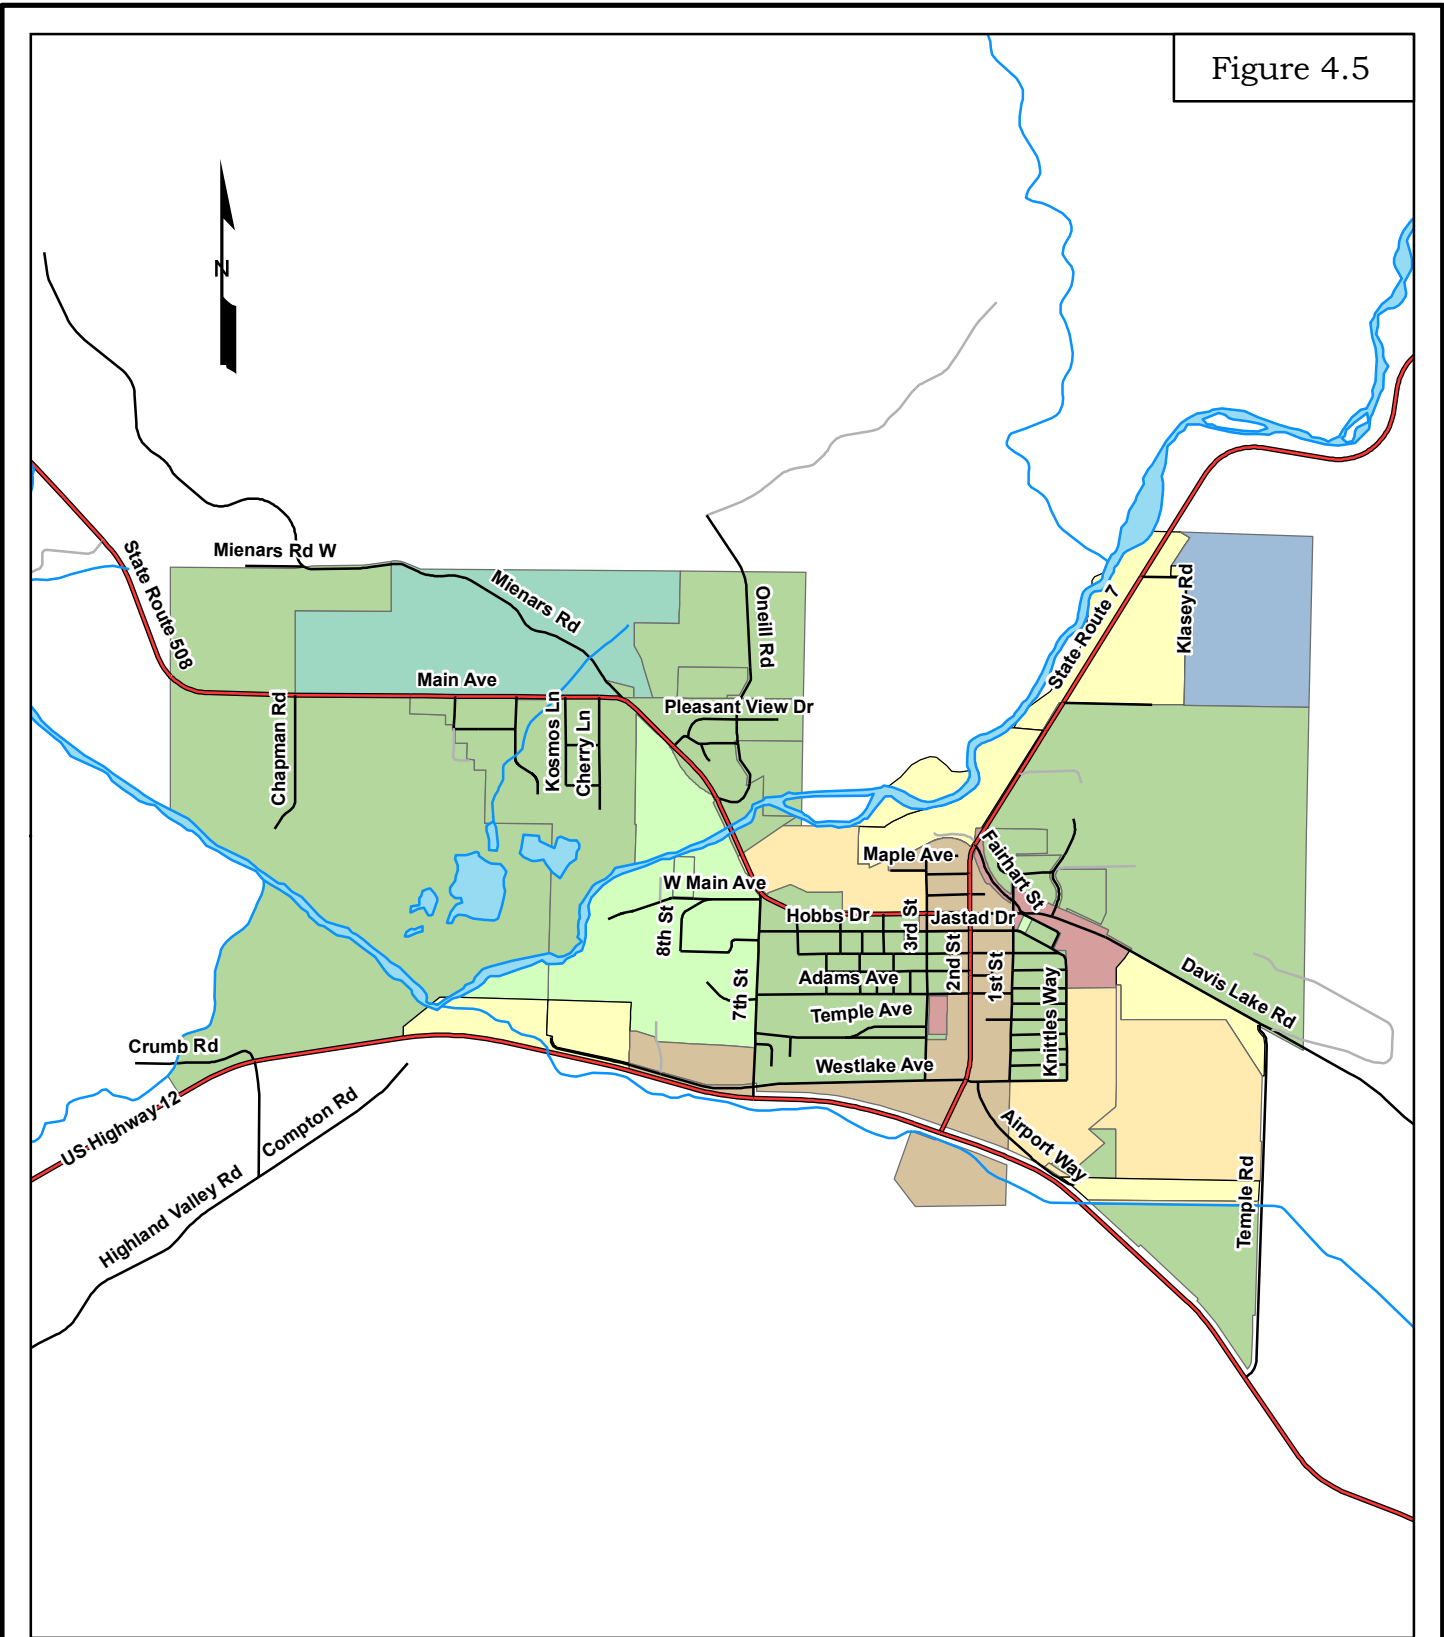

Figure 4.5

Zones

 CS	 I
 C	 I - 1
 C - 1	 R1
 R1 Planned Unit Dev.	 RM

ZONING CLASSIFICATIONS

Morton

Lewis County, Washington