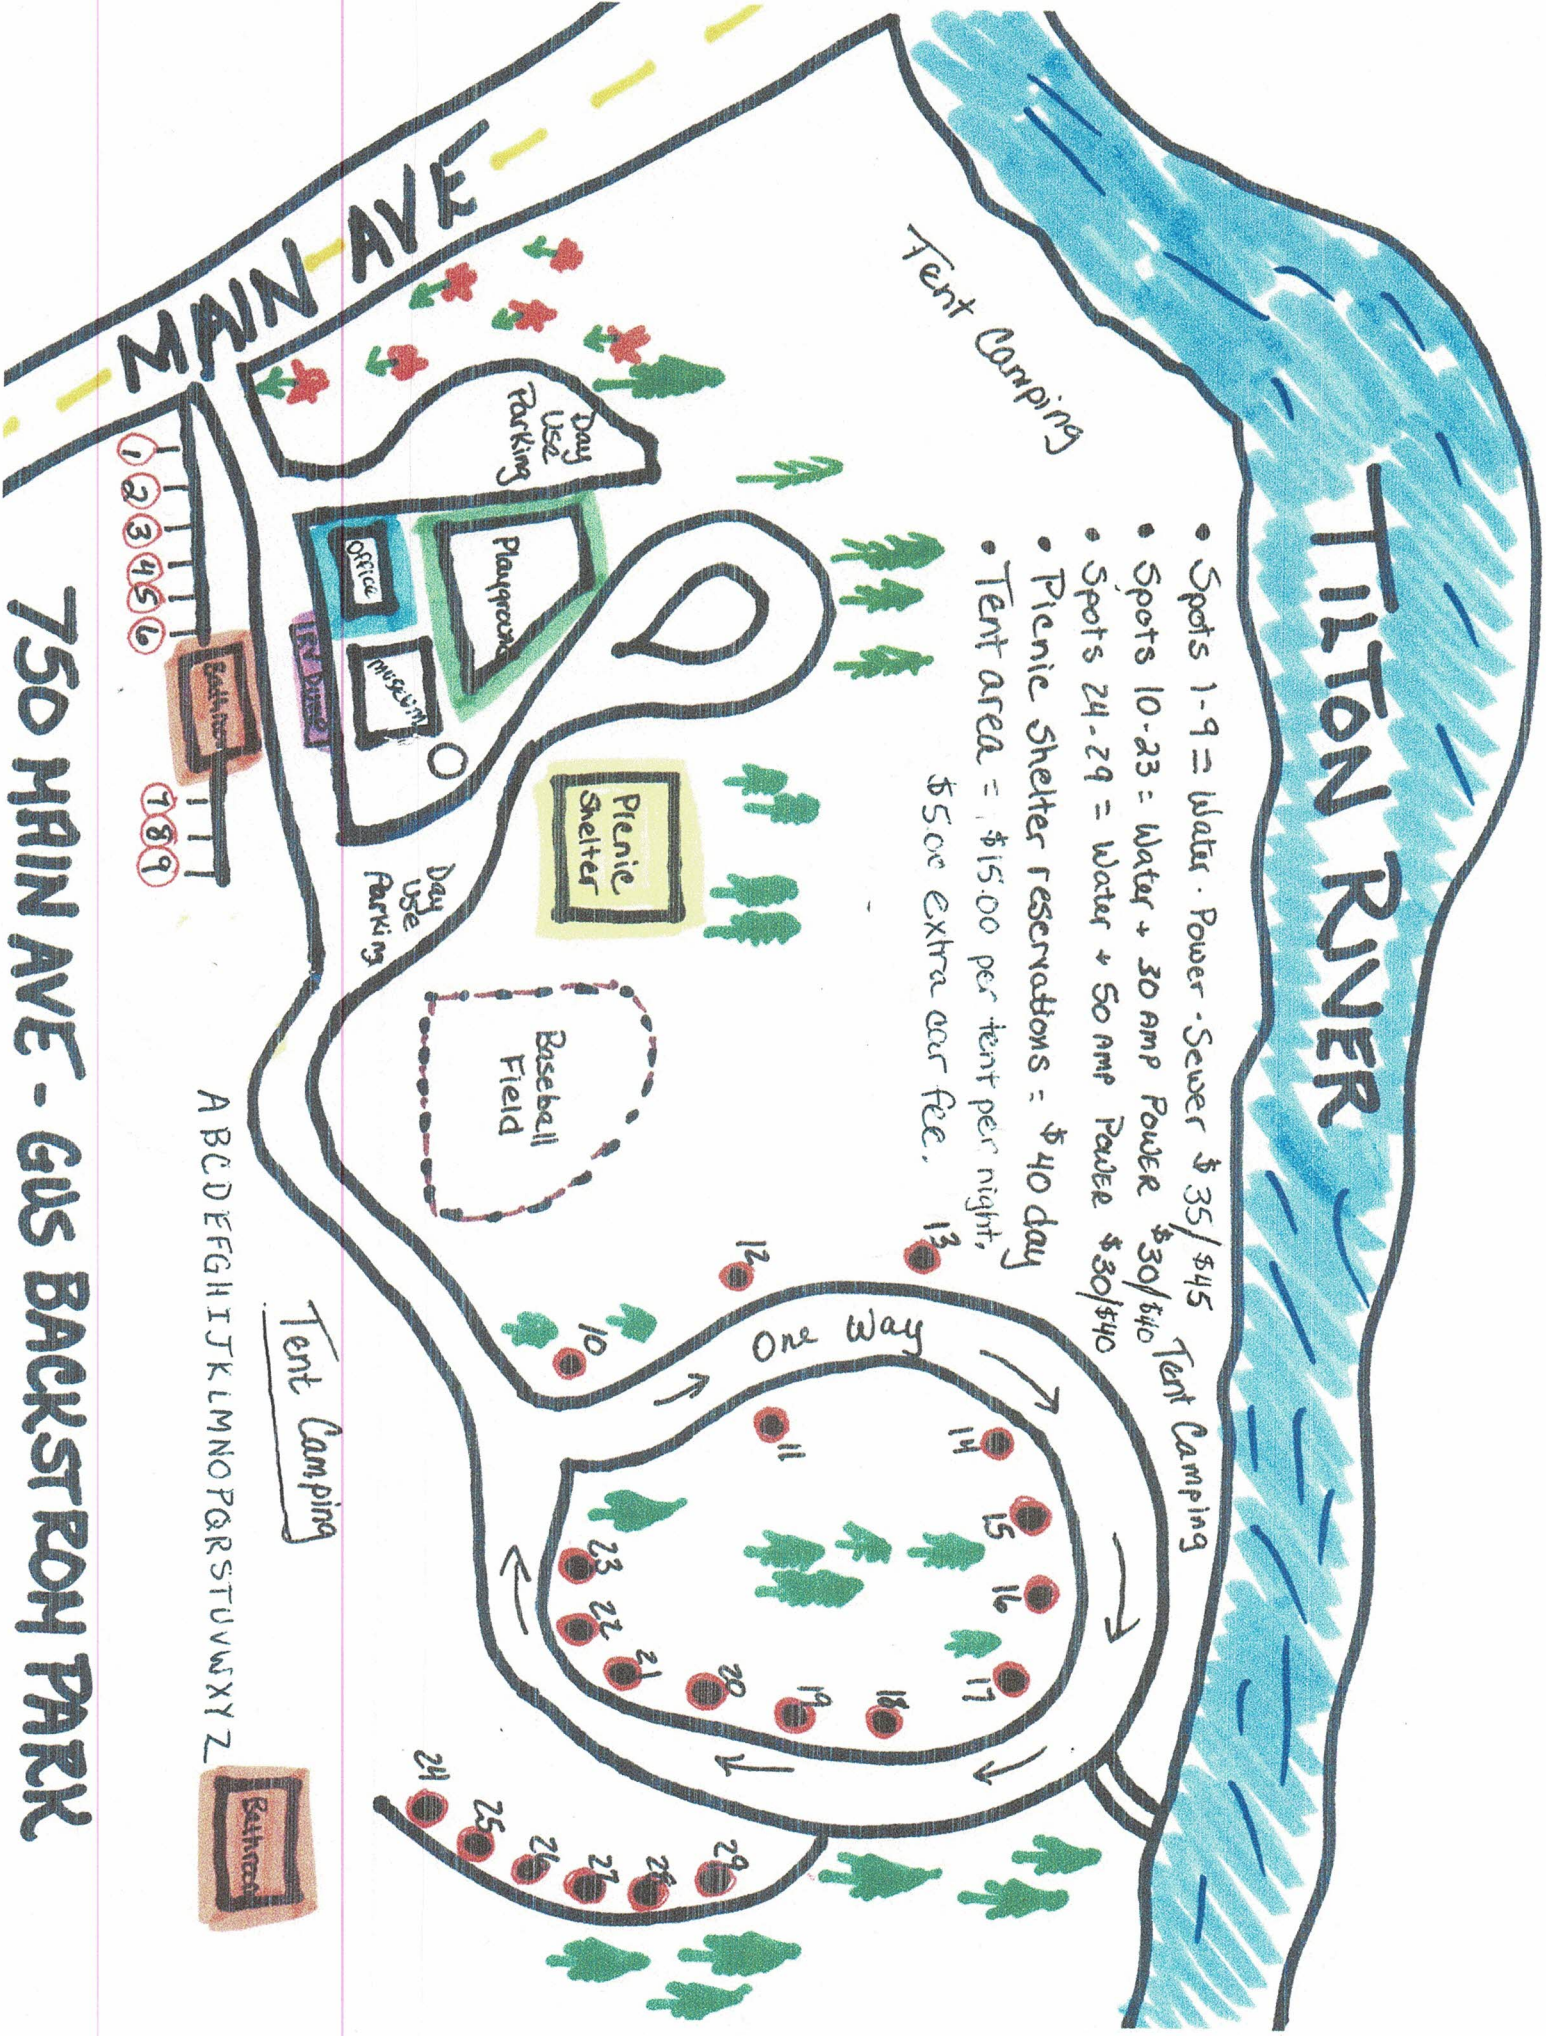

# TILTON RIVER

Tent Camping

- Spots 1-9 = Water · Power · Sewer \$35/\$45
- Spots 10-23 = Water + 30 AMP Power \$30/\$40
- Spots 24-29 = Water + 50 AMP Power \$30/\$40
- Picnic Shelter reservations = \$40 day
- Tent area = \$15.00 per tent per night, \$5.00 extra car fee.

Tent Camping

A B C D E F G H I J K L M N O P Q R S T U V W X Y Z

Tent Camping

750 MAIN AVE - GUS BACKSTROY PARK